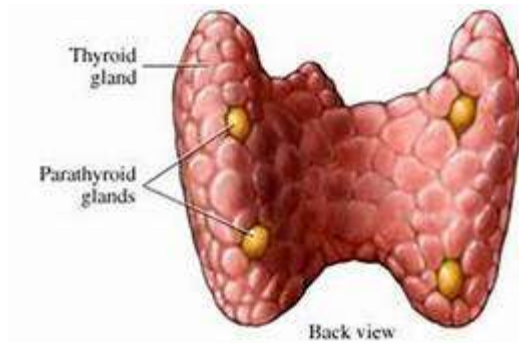

X. Relevant Normal Features
Thyroid glands

THYROID GLAND			
<i>At lower part of front of neck</i>			
Weight:	<ul style="list-style-type: none"> • 20 g. • Heavier in female (30 gm). • Enlarged during: <i>Menstruation & Pregnancy</i> 		
Surfaces:	<ul style="list-style-type: none"> • Lateral (superficial): Convex • Medial 		
Cut surface:	<ul style="list-style-type: none"> • Small vesicles separated from each other by connective tissue • Contains a viscid homogeneous Semi-fluid • (slightly yellowish, glary colloid material) 		
Borders:	<ul style="list-style-type: none"> • Anterior: Thin • Posterior: Blunt & Rounded • Related to Parathyroids 		
Isthmus:	<ul style="list-style-type: none"> • Connects lower parts of lobes across median plane 		
Length:	<ul style="list-style-type: none"> • 1.25 cm. (transversely) • 1.25 cm. (vertically) 		

Lobes:	Right and left (two laterals) Connected at isthmus	
Shape:	Conical	
Apex:	Upwards)	
Length:	5—6 cm.	
Width:	3—4 cm	
Thickness:	2-2.5 cm	

Accessory thyroid tissue (or even a third lobe = pyramidal): May exist

Other features

A capsule:	Very thin Of connective tissue		
A sheath:	Of fascia		
Colour:	Brownish-red or reddish-yellow		
Size:	Smaller in thin people		

PARATHYROID GLANDS			
Paired bodies or (2—8); usually 2 pairs			
Weight:	0.1 g.		
Size:	Small		
Shape:	Flattened oval discs		

Length:	0.6 cm.			
Breadth:	0.3-0.4 cm.			
Colour:	Pale brownish-red or yellowish-brown.			
Other features				
Superior ones:	<ul style="list-style-type: none"> • A more constant pair • On the dorsal aspect of superior poles of thyroid 			
Inferior ones:	Less constant			