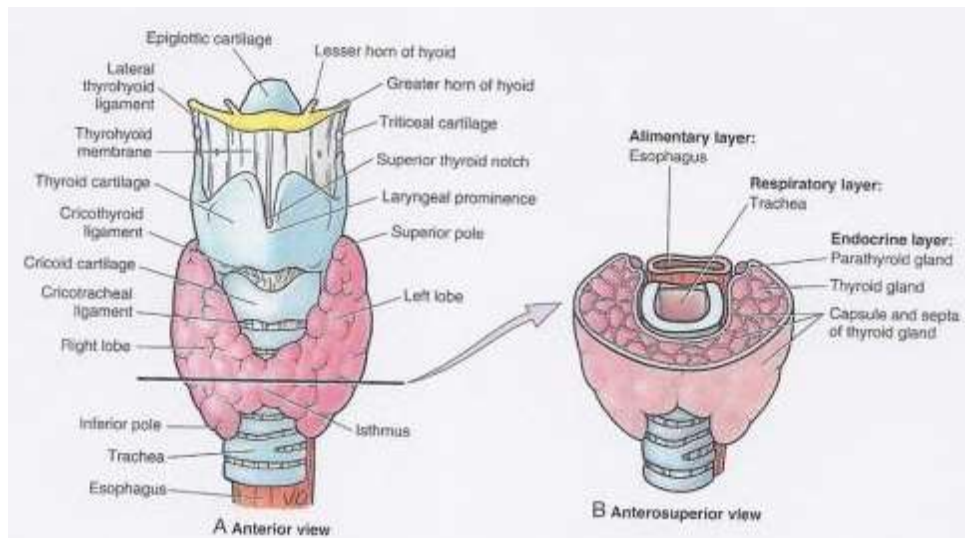

X. Relevant Normal Features
Thyroid glands

THYROID GLAND			
<i>At lower part of front of neck</i>			
Weight:	<ul style="list-style-type: none"> • 20 g. • Heavier in female (30 gm). • Enlarged during: <i>Menstruation & Pregnancy</i> 		
Surfaces:	<ul style="list-style-type: none"> • Lateral (superficial): Convex • Medial 		
Cut surface:	<ul style="list-style-type: none"> • Small vesicles separated from each other by connective tissue • Contains a viscid homogeneous Semi-fluid • (slightly yellowish, glary colloid material) 		
Borders:	<ul style="list-style-type: none"> • Anterior: Thin • Posterior: Blunt & Rounded • Related to Parathyroids 		
Isthmus:	<ul style="list-style-type: none"> • Connects lower parts of lobes across median plane 		
Length:	<ul style="list-style-type: none"> • 1.25 cm. (transversely) • 1.25 cm. (vertically) 		

Lobes:	Right and left (two laterals) Connected at isthmus	
Shape:	Conical	
Apex:	Upwards)	
Length:	5—6 cm.	
Width:	3—4 cm	
Thickness:	2-2.5 cm	

Accessory thyroid tissue (or even a third lobe = pyramidal): May exist

Other features

A capsule:	Very thin Of connective tissue		
A sheath:	Of fascia		
Colour:	Brownish-red or reddish-yellow		
Size:	Smaller in thin people		

PARATHYROID GLANDS			
Paired bodies or (2—8); usually 2 pairs			
Weight:	0.1 g.		
Size:	Small		
Shape:	Flattened oval discs		

Length:	0.6 cm.			
Breadth:	0.3-0.4 cm.			
Colour:	Pale brownish-red or yellowish-brown.			
Other features				
Superior ones:	<ul style="list-style-type: none"> • A more constant pair • On the dorsal aspect of superior poles of thyroid 			
Inferior ones:	Less constant			