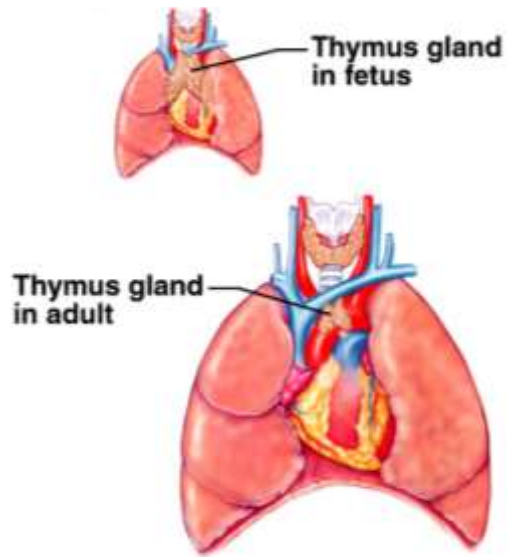

Endocrine glands