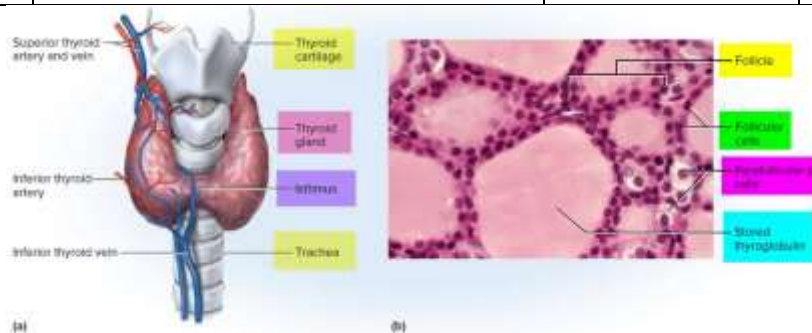

X. Relevant Normal Features
Thyroid glands

THYROID GLAND			
<i>At lower part of front of neck</i>			
Weight:	<ul style="list-style-type: none"> • 20 g. • Heavier in female (30 gm). • Enlarged during: <i>Menstruation & Pregnancy</i> 		
Surfaces:	<ul style="list-style-type: none"> • Lateral (superficial): Convex • Medial 		
Cut surface:	<ul style="list-style-type: none"> • Small vesicles separated from each other by connective tissue • Contains a viscid homogeneous Semi-fluid • (slightly yellowish, glary colloid material) 		
Borders:	<ul style="list-style-type: none"> • Anterior: Thin • Posterior: Blunt & Rounded • Related to Parathyroids 		
Isthmus:	<ul style="list-style-type: none"> • Connects lower parts of lobes across median plane 		
Length:	<ul style="list-style-type: none"> • 1.25 cm. (transversely) • 1.25 cm. (vertically) 		

Lobes:	Right and left (two laterals) Connected at isthmus	
Shape:	Conical	
Apex:	Upwards)	
Length:	5—6 cm.	
Width:	3—4 cm	
Thickness:	2-2.5 cm	

Accessory thyroid tissue (or even a third lobe = pyramidal): May exist

Other features

A capsule:	Very thin Of connective tissue		
A sheath:	Of fascia		
Colour:	Brownish-red or reddish-yellow		
Size:	Smaller in thin people		

PARATHYROID GLANDS			
Paired bodies or (2—8); usually 2 pairs			
Weight:	0.1 g.		
Size:	Small		
Shape:	Flattened oval discs		

Length:	0.6 cm.			
Breadth:	0.3-0.4 cm.			
Colour:	Pale brownish-red or yellowish-brown.			
Other features				
Superior ones:	<ul style="list-style-type: none"> • A more constant pair • On the dorsal aspect of superior poles of thyroid 			
Inferior ones:	Less constant			