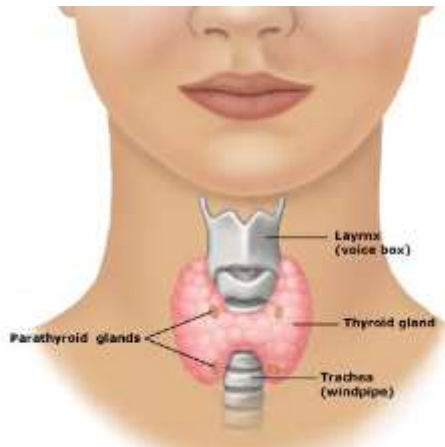

X. Relevant Normal Features
Thyroid glands

THYROID GLAND			
<i>At lower part of front of neck</i>			
Weight:	<ul style="list-style-type: none"> • 20 g. • Heavier in female (30 gm). • Enlarged during: <i>Menstruation & Pregnancy</i> 		
Surfaces:	<ul style="list-style-type: none"> • Lateral (superficial): Convex • Medial 		
Cut surface:	<ul style="list-style-type: none"> • Small vesicles separated from each other by connective tissue • Contains a viscid homogeneous Semi-fluid • (slightly yellowish, glary colloid material) 		
Borders:	<ul style="list-style-type: none"> • Anterior: Thin • Posterior: Blunt & Rounded • Related to Parathyroids 		
Isthmus:	<ul style="list-style-type: none"> • Connects lower parts of lobes across median plane 		
Length:	<ul style="list-style-type: none"> • 1.25 cm. (transversely) • 1.25 cm. (vertically) 		

Lobes:	Right and left (two laterals) Connected at isthmus	
Shape:	Conical	
Apex:	Upwards)	
Length:	5—6 cm.	
Width:	3—4 cm	
Thickness:	2-2.5 cm	

Accessory thyroid tissue (or even a third lobe = pyramidal): May exist

Other features

A capsule:	Very thin Of connective tissue		
A sheath:	Of fascia		
Colour:	Brownish-red or reddish-yellow		
Size:	Smaller in thin people		

PARATHYROID GLANDS			
Paired bodies or (2—8); usually 2 pairs			
Weight:	0.1 g.		
Size:	Small		
Shape:	Flattened oval discs		

Length:	0.6 cm.			
Breadth:	0.3-0.4 cm.			
Colour:	Pale brownish-red or yellowish-brown.			
Other features				
Superior ones:	<ul style="list-style-type: none"> • A more constant pair • On the dorsal aspect of superior poles of thyroid 			
Inferior ones:	Less constant			