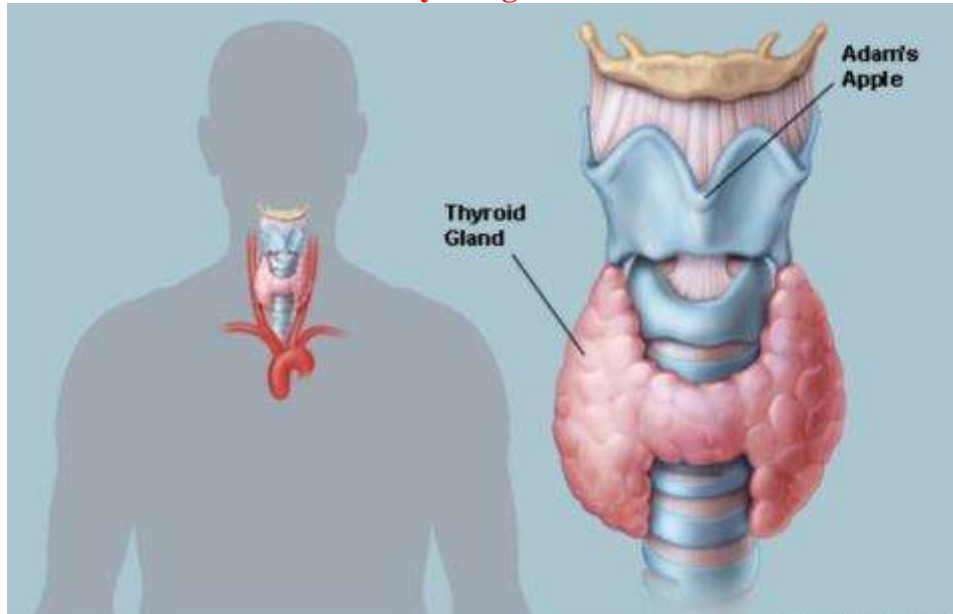

X. Relevant Normal Features
Thyroid glands

THYROID GLAND			
<i>At lower part of front of neck</i>			
Weight:	<ul style="list-style-type: none"> • 20 g. • Heavier in female (30 gm). • Enlarged during: <i>Menstruation & Pregnancy</i> 		
Surfaces:	<ul style="list-style-type: none"> • Lateral (superficial): Convex • Medial 		
Cut surface:	<ul style="list-style-type: none"> • Small vesicles separated from each other by connective tissue • Contains a viscid homogeneous Semi-fluid • (slightly yellowish, glary colloid material) 		
Borders:	<ul style="list-style-type: none"> • Anterior: Thin • Posterior: Blunt & Rounded • Related to Parathyroids 		
Isthmus:	<ul style="list-style-type: none"> • Connects lower parts of lobes across median plane 		
Length:	<ul style="list-style-type: none"> • 1.25 cm. (transversely) • 1.25 cm. (vertically) 		

Lobes:	Right and left (two laterals) Connected at isthmus	
Shape:	Conical	
Apex:	Upwards)	
Length:	5—6 cm.	
Width:	3—4 cm	
Thickness:	2-2.5 cm	

Accessory thyroid tissue (or even a third lobe = pyramidal): May exist

Other features

A capsule:	Very thin Of connective tissue		
A sheath:	Of fascia		
Colour:	Brownish-red or reddish-yellow		
Size:	Smaller in thin people		

PARATHYROID GLANDS			
Paired bodies or (2—8); usually 2 pairs			
Weight:	0.1 g.		
Size:	Small		
Shape:	Flattened oval discs		

Length:	0.6 cm.			
Breadth:	0.3-0.4 cm.			
Colour:	Pale brownish-red or yellowish-brown.			
Other features				
Superior ones:	<ul style="list-style-type: none"> • A more constant pair • On the dorsal aspect of superior poles of thyroid 			
Inferior ones:	Less constant			