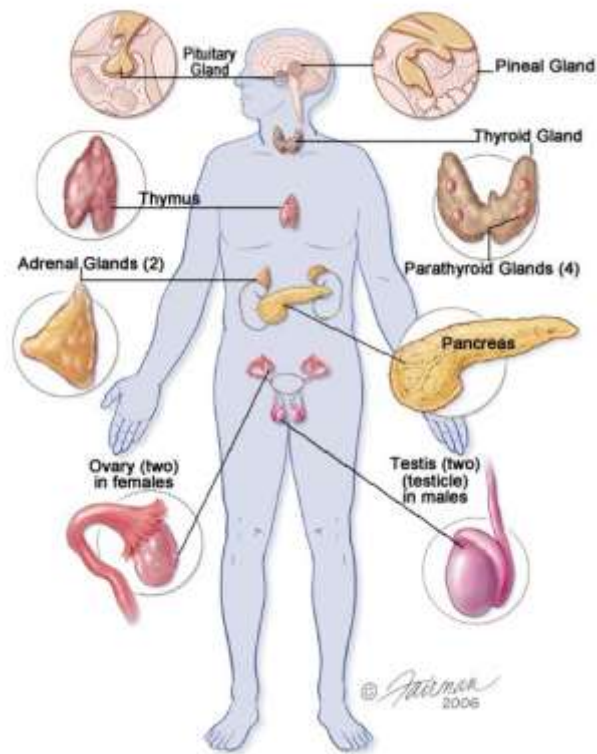

X. Relevant Normal Features
Thyroid glands

THYROID GLAND			
<i>At lower part of front of neck</i>			
Weight:	<ul style="list-style-type: none"> • 20 g. • Heavier in female (30 gm). • Enlarged during: <i>Menstruation & Pregnancy</i> 		
Surfaces:	<ul style="list-style-type: none"> • Lateral (superficial): Convex • Medial 		
Cut surface:	<ul style="list-style-type: none"> • Small vesicles separated from each other by connective tissue • Contains a viscid homogeneous Semi-fluid • (slightly yellowish, glary colloid material) 		
Borders:	<ul style="list-style-type: none"> • Anterior: Thin • Posterior: Blunt & Rounded • Related to Parathyroids 		
Isthmus:	<ul style="list-style-type: none"> • Connects lower parts of lobes across median plane 		
Length:	<ul style="list-style-type: none"> • 1.25 cm. (transversely) • 1.25 cm. (vertically) 		

Lobes:	Right and left (two laterals) Connected at isthmus	
Shape:	Conical	
Apex:	Upwards)	
Length:	5—6 cm.	
Width:	3—4 cm	
Thickness:	2-2.5 cm	

Accessory thyroid tissue (or even a third lobe = pyramidal): May exist

Other features

A capsule:	Very thin Of connective tissue		
A sheath:	Of fascia		
Colour:	Brownish-red or reddish-yellow		
Size:	Smaller in thin people		

PARATHYROID GLANDS			
Paired bodies or (2—8); usually 2 pairs			
Weight:	0.1 g.		
Size:	Small		
Shape:	Flattened oval discs		

Length:	0.6 cm.			
Breadth:	0.3-0.4 cm.			
Colour:	Pale brownish-red or yellowish-brown.			
Other features				
Superior ones:	<ul style="list-style-type: none"> • A more constant pair • On the dorsal aspect of superior poles of thyroid 			
Inferior ones:	Less constant			