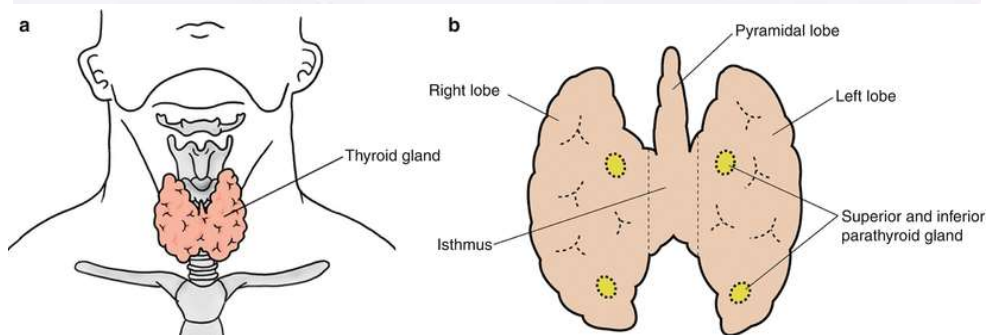

X. Relevant Normal Features
Thyroid glands

THYROID GLAND			
<i>At lower part of front of neck</i>			
Weight:	<ul style="list-style-type: none"> • 20 g. • Heavier in female (30 gm). • Enlarged during: <i>Menstruation & Pregnancy</i> 		
Surfaces:	<ul style="list-style-type: none"> • Lateral (superficial): Convex • Medial 		
Cut surface:	<ul style="list-style-type: none"> • Small vesicles separated from each other by connective tissue • Contains a viscid homogeneous Semi-fluid • (slightly yellowish, glary colloid material) 		
Borders:	<ul style="list-style-type: none"> • Anterior: Thin • Posterior: Blunt & Rounded • Related to Parathyroids 		
Isthmus:	<ul style="list-style-type: none"> • Connects lower parts of lobes across median plane 		
Length:	<ul style="list-style-type: none"> • 1.25 cm. (transversely) • 1.25 cm. (vertically) 		

Lobes:	Right and left (two laterals) Connected at isthmus	
Shape:	Conical	
Apex:	Upwards)	
Length:	5—6 cm.	
Width:	3—4 cm	
Thickness:	2-2.5 cm	

Accessory thyroid tissue (or even a third lobe = pyramidal): May exist

Other features

A capsule:	Very thin Of connective tissue		
A sheath:	Of fascia		
Colour:	Brownish-red or reddish-yellow		
Size:	Smaller in thin people		

PARATHYROID GLANDS			
Paired bodies or (2—8); usually 2 pairs			
Weight:	0.1 g.		
Size:	Small		
Shape:	Flattened oval discs		

Length:	0.6 cm.			
Breadth:	0.3-0.4 cm.			
Colour:	Pale brownish-red or yellowish-brown.			
Other features				
Superior ones:	<ul style="list-style-type: none"> • A more constant pair • On the dorsal aspect of superior poles of thyroid 			
Inferior ones:	Less constant			